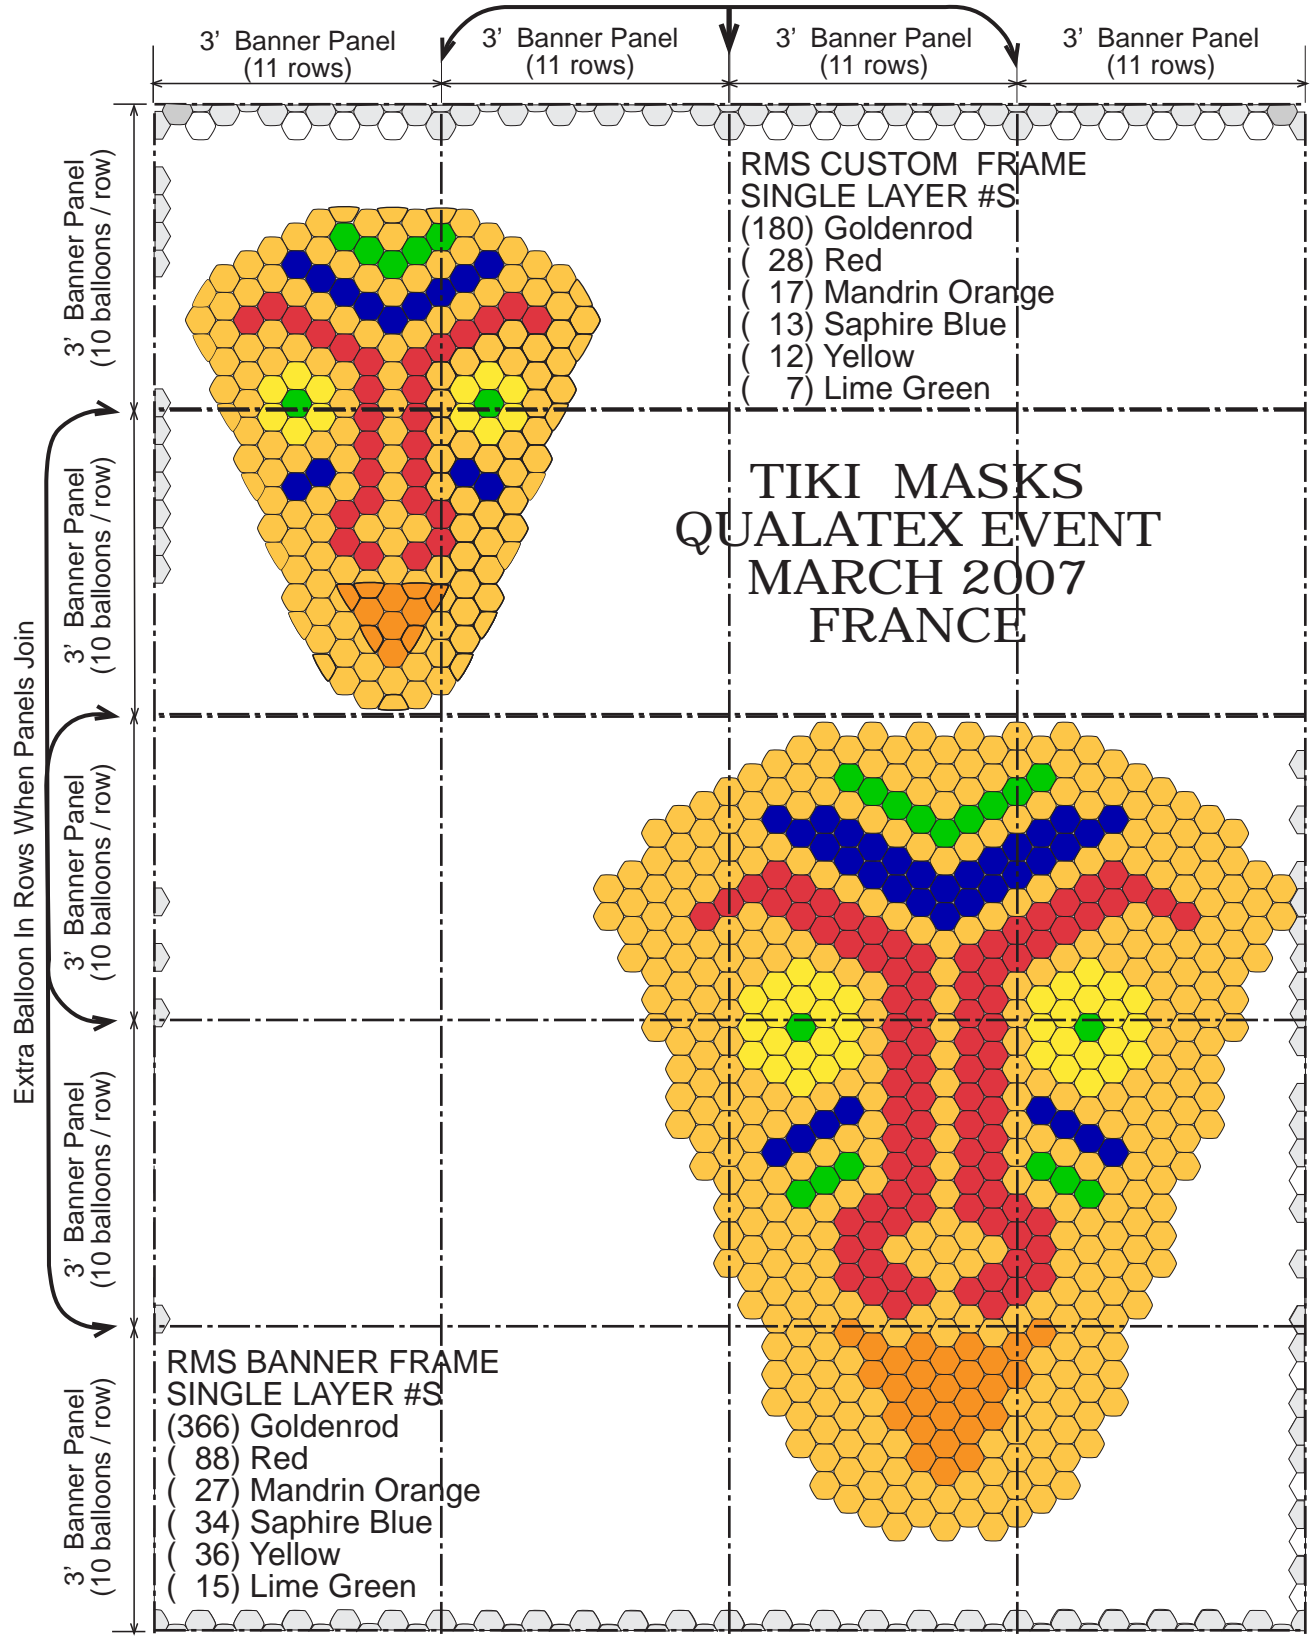

# RMS Banner™ (Honeycomb) Graph Paper

Download additional graph paper and related instruction sheets at <http://rouseinternational.com/downloads/index.htm>.

Scale: 1 = 24 (1/2" = 1')

Extra Row When Panels Join

**ROUSE**™  
Matrix Systems  
**Graph Paper**  
 "Stretch Your Imagination"™