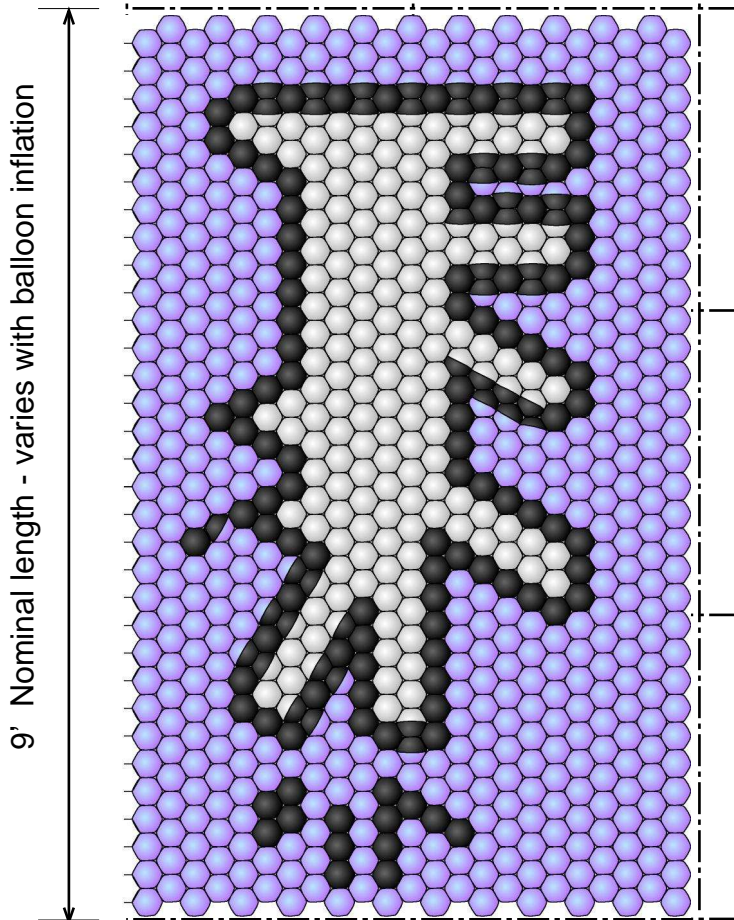

Inspiration piece

Balloon pairs orientation in relation to layout below

6' Nominal width - varies with balloon inflation

PICTURE ID
 " R.08.Dog"

LOAD BALLOONS ALONG THIS EDGE FIRST

9' Nominal length - varies with balloon inflation

PANEL GUIDE LINES
 2 X 3 PANELS = 6

PICTURE ID
 " R.08.Dog"

LOAD BALLOONS ALONG THIS EDGE LAST

NOTE: many openings in this design are filled with two colors. This is done with a special "Split Aperture" technique that uses four balloons in one opening. Download instructions from the internet at <http://www.rouseinternational.com/ra/is.2003/03/pdf/split.aperture.8.recipe.pdf>