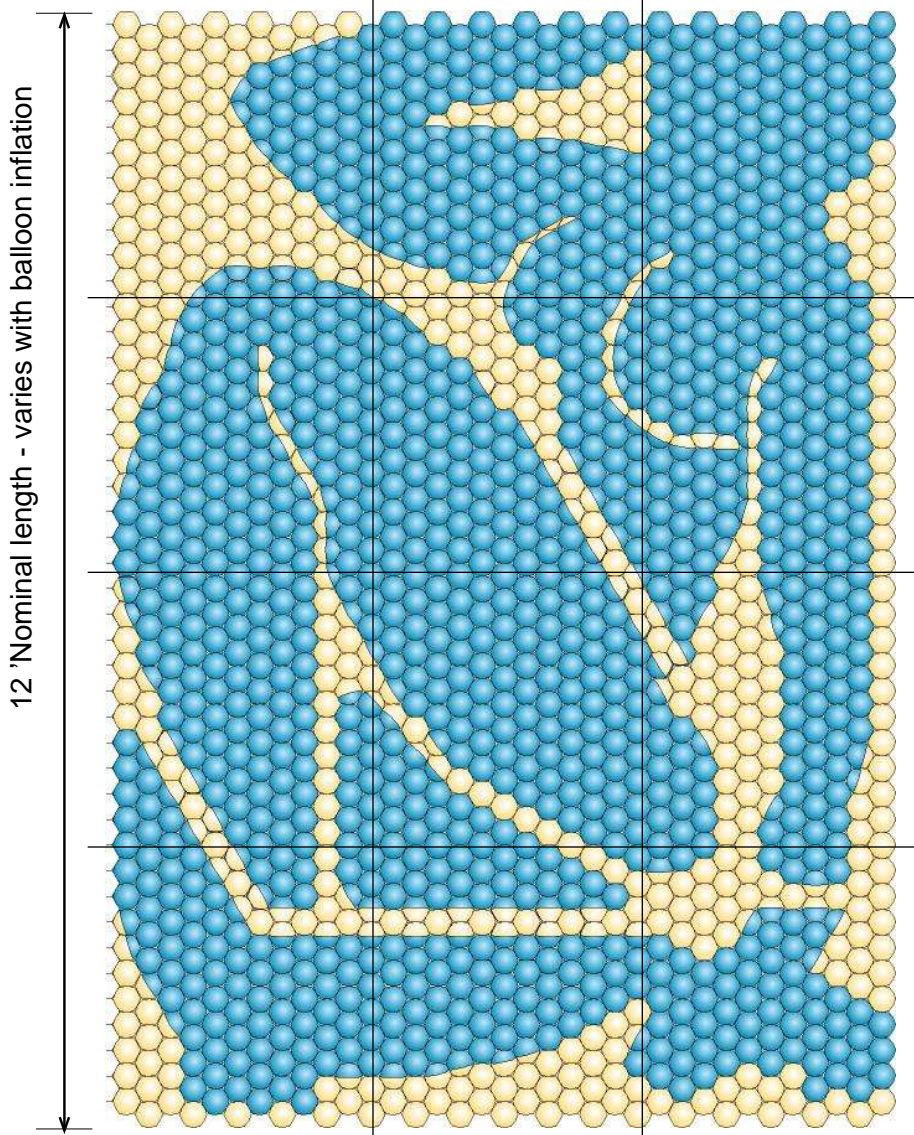

# Blue Nude

Visit *RouseAbout Online* at: <http://www.rouseinternational.com/ra/index.htm> for more recipes.  
 File: recipe.blue.nude.paint.fh.pdf Update: 07/26/2003

Layout by Graham Rouse  
 Based on Rocky Toomey plans for  
 International Balloon Arts Convention  
 (IBAC) Final Night event, 2002.  
 RMS Banners & 5" balloons inflated  
 to 4" and tied in pairs

Balloon pairs  
 orientation in relation  
 to layout below

Inspiration Piece

9' Nominal width - varies with balloon inflation

PICTURE ID  
 "R.05.NUDE"

12' Nominal length - varies with balloon inflation

LOAD BALLOONS ALONG THIS EDGE LAST

PANEL GUIDE LINES  
 4 X 3 PANELS = 12

PICTURE ID  
 "R.05.NUDE"

**NOTE:** many openings in this design are filled with two colors. This is done with a special "Split Aperture" technique that uses four balloons in one opening. Download instructions from the internet at <http://www.rouseinternational.com/ra/is.2003/03/pdf/split.aperture.8.recipe.pdf>