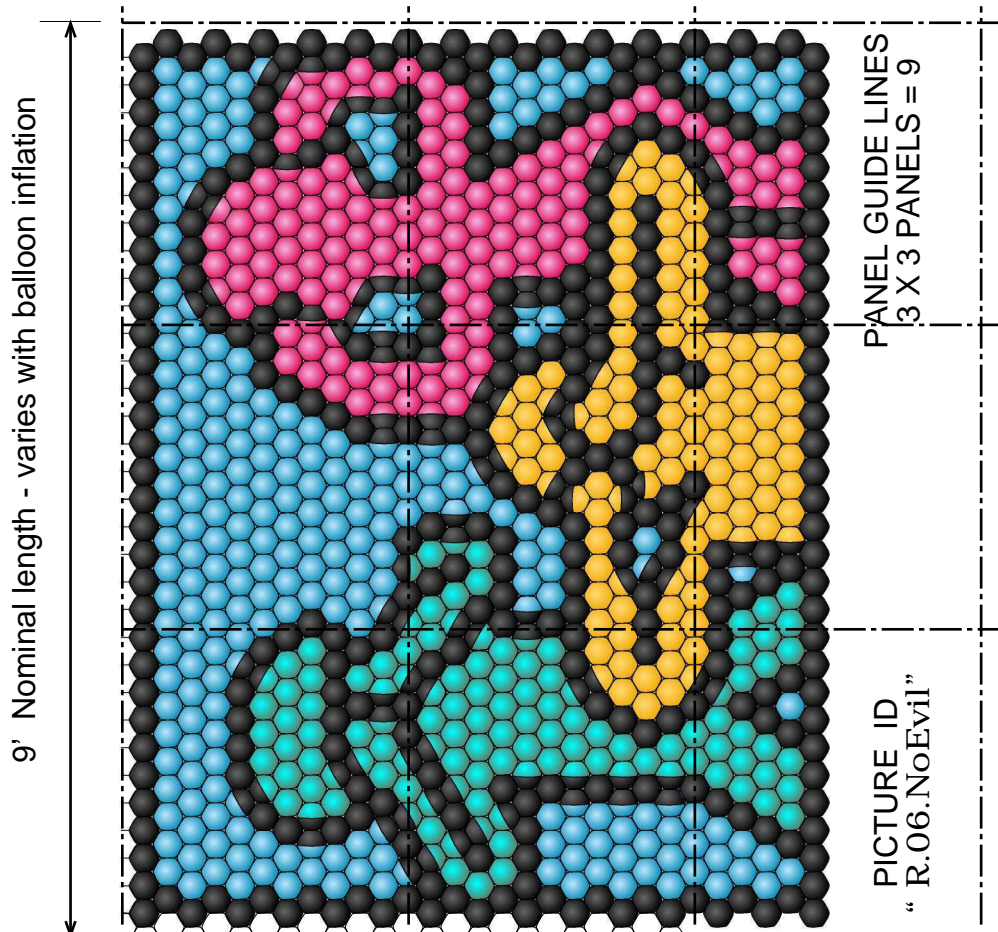

No Evil

Visit *RouseAbout Online* at: <http://www.rouseinternational.com/ra/index.htm> for more recipes.
File: recipe.no.evill.fh.pdf Update: 07/26/2003

Layout by Graham Rouse
Based on Rocky Toomey plans for Final Night Gala decor at IBAC 2002
RMS Banners & 5" balloons inflated to 4" and tied in pairs
Rouse International, Columbia, SC, USA

Inspiration piece

7.5' Nominal width - varies with balloon inflation

PICTURE ID
" R.06.NoEvil"

Balloon pairs
orientation in relation
to layout below

LOAD BALLOONS ALONG THIS EDGE FIRST

LOAD BALLOONS ALONG THIS EDGE LAST

NOTE: many openings in this design are filled with two colors. This is done with a special "Split Aperture" technique that uses four balloons in one opening. Download instructions from the internet at <http://www.rouseinternational.com/ra/is.2003/03/pdf/split.aperture.8.recipe.pdf>